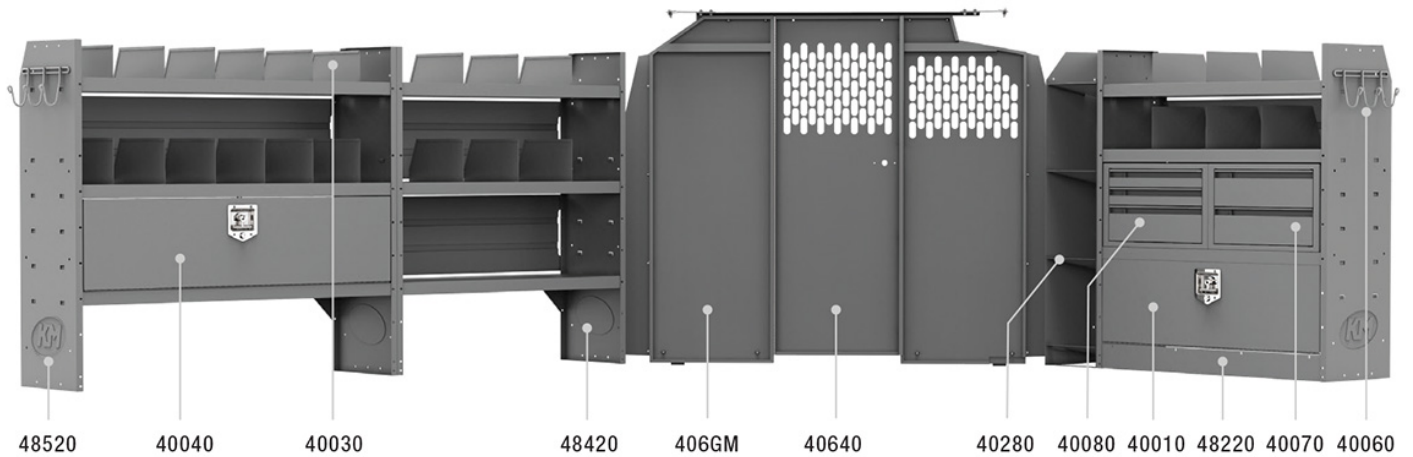

GENERAL CONTRACTOR 46" H SHELVES - GM 135" WB

Part # : 4002C

All the essentials for a well-organized van

Stocked with heavy duty 18 gauge steel partition, Kargo Master shelving units and secure locking door and drawer units keep your valuable tools and equipment out of site. Plenty of dividable visible storage space for easy access to larger parts and tools.

PACKAGE INCLUDES

ITEM	DESCRIPTION	QTY
40640	Partition - Perforated - Transit & NV Low Roof, GM, Metris	1
48420	Shelf Unit - 42" W x 46" H x 14" D	2
48520	Shelf Unit - 52" W x 46" H x 14" D	1
40010	Shelf Door Kit 42" W	1
40040	Shelf Door Kit 52" W	1
40070	Drawer Cabinet - 2 Drawers	1
40080	Drawer Cabinet - 3 Drawers	1
40280	Binder Rack - Standing	1
40060	Hook - 3 Prong "J"	2
40030	Shelf Dividers 6" Tall (Set of 6)	4
48220	Floor Angle/Shelf Lip 42" W	1
406GM	Partition Wing Kit - GM	1