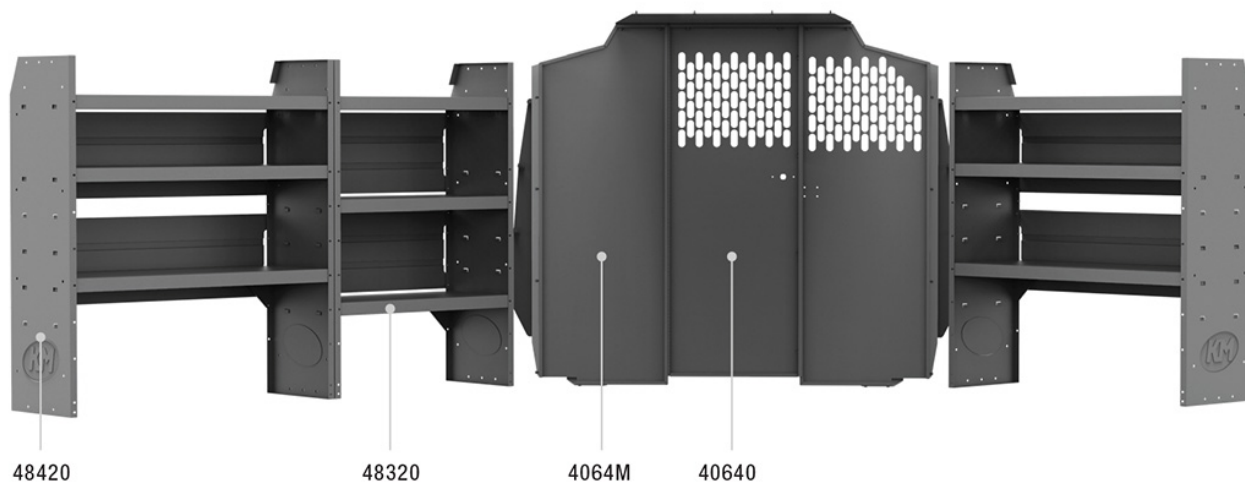

## BASE 46" H SHELVES - METRIS 126" WB

Part # : 4001M

### Everything to get you started and a great price!

Kargo Master Base van packages give you just the basics and a perfect platform for building your van interior, your way.

#### PACKAGE INCLUDES

ITEM	DESCRIPTION	QTY
40640	Partition - Perforated - Transit & NV Low Roof, GM, Metris	1
4064M	Partition Wing Kit - Metris	1
48420	Shelf Unit - 42" W x 46" H x 14" D	2
48320	Shelf Unit - 32" W x 46" H x 14" D	1