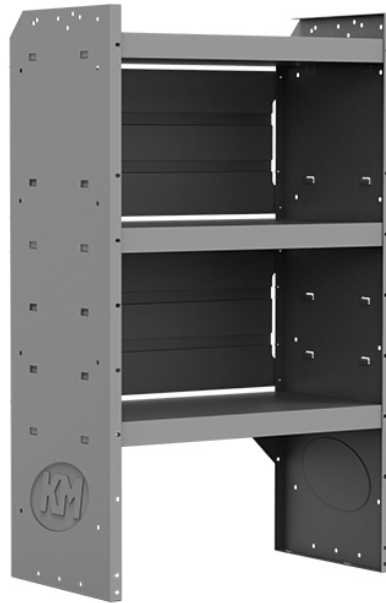

## SHELF UNIT - 26" W X 43" H X 14" D

---

Part # : 4826L

### Shelf Unit

Holman shelf units are the strongest in the industry.