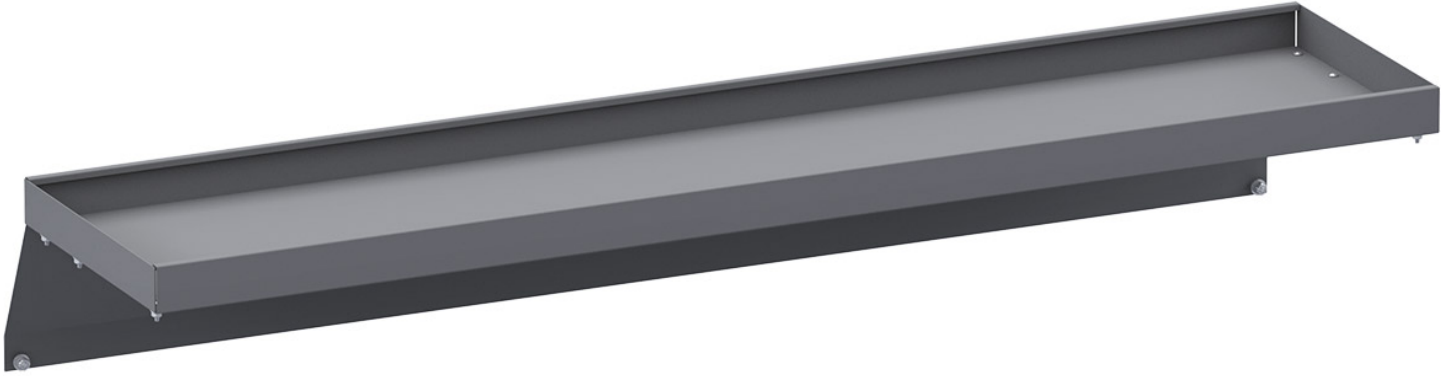

TOP SHELF 52" W FOR 48520 & 48524

Part # : 48151

Add more to your shelves

Top shelf for 52" Holman Shelf Unit