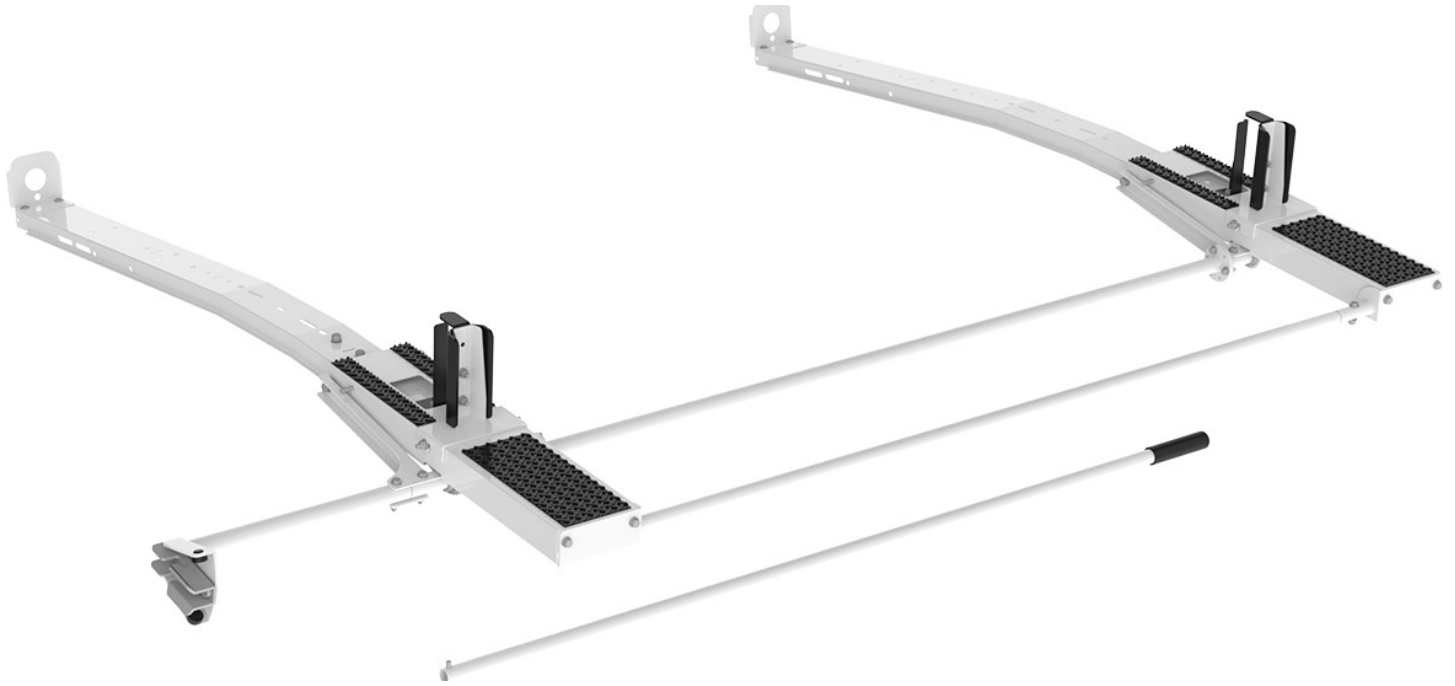

## DROP DOWN LADDER RACK - SINGLE - PROMASTER, SPRINTER

---

Part # : 4097M

**Put your ladders within reach!**

Our drop down ladder racks make it easy to load and unload your ladders with just a grab of a handle.

**\*\*Mount Kit Required\*\***