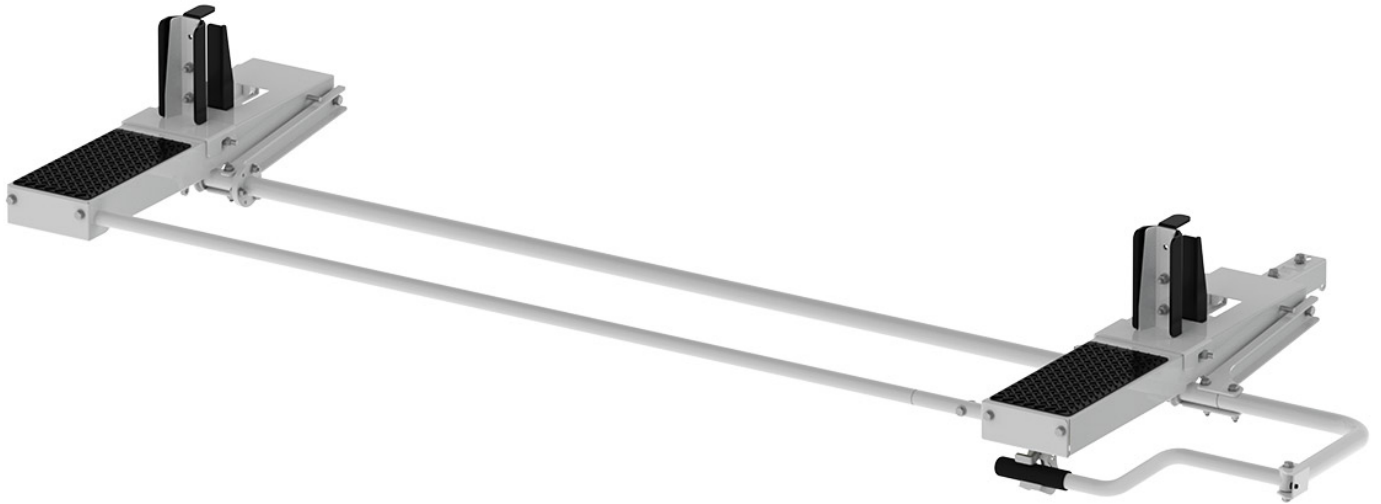

DROP DOWN LADDER RACKS DRIVER SIDE MECHANISM - COMPACT VANS (ADD TO 40933)

Part # : 40943

Put more of your ladders within reach!

Add this Driver's Side Mechanism to your Holman drop down ladder, giving you even more carry capacity at the grab of a handle.