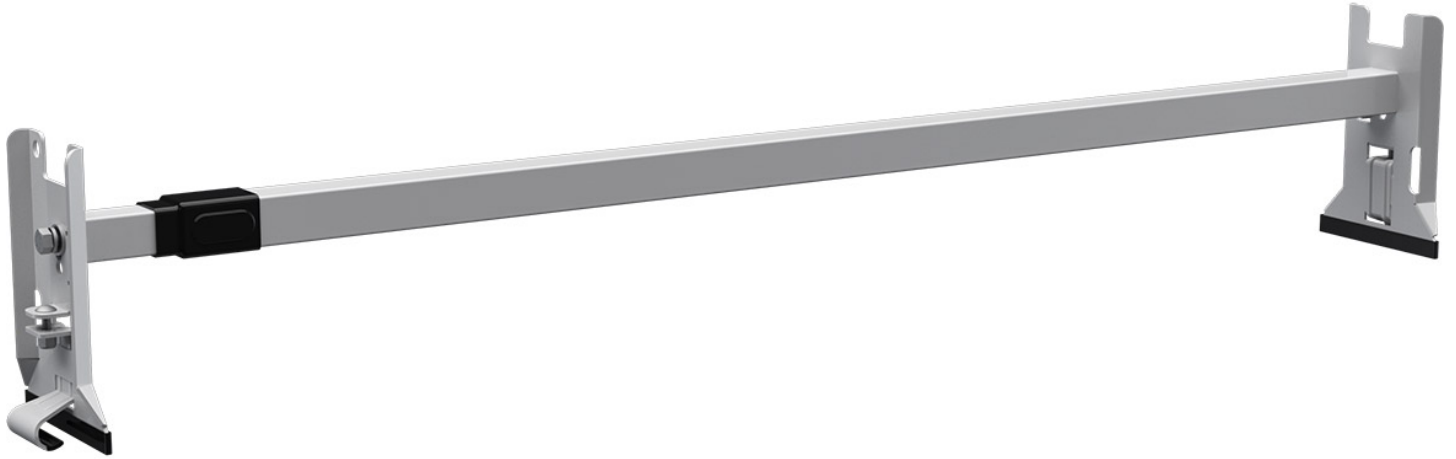

CROSSBAR - 3RD MIDDLE (USE WITH 40823 OR 40825)

Part # : 40824

Sometime simple is best!

Keep shorter cargo and ladders secure by adding this 3rd Middle Crossbar to your Holman Crossbar Rack.