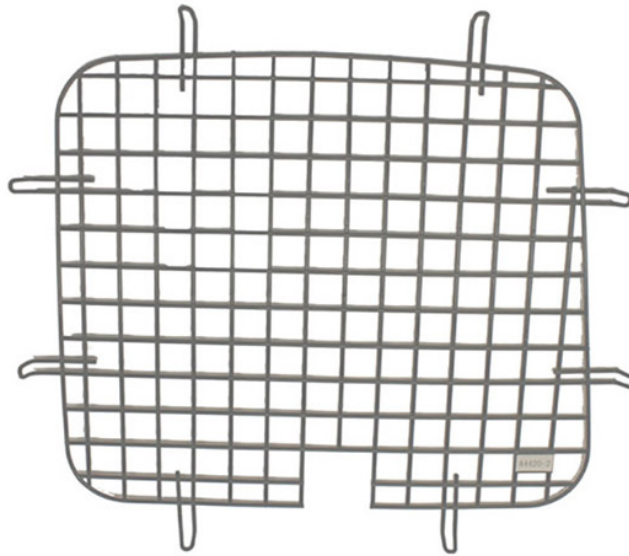

WINDOW SCREEN - HINGED SIDE DOOR - 2015+ TRANSIT LOW ROOF

Part # : 4070T

Image is approximation of actual screen.

Protect your windows from accidental damage!

Kargo Master Window Screens are strong and protect your windows from wayward cargo.