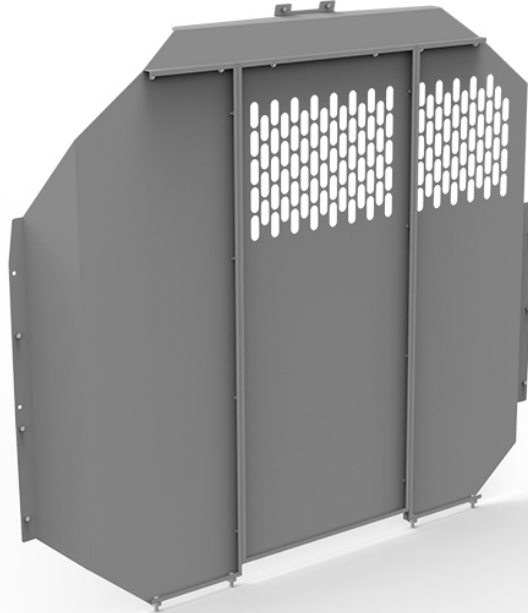

## **PARTITION - PERFORATED FLEET - TRANSIT LOW ROOF (NO PASS THROUGH DOOR)**

---

**Part # : 406TLF-P**

**Keep your van secure and protect your cab**

Kargo Master Partitions provide security and safety while remaining quiet and strong