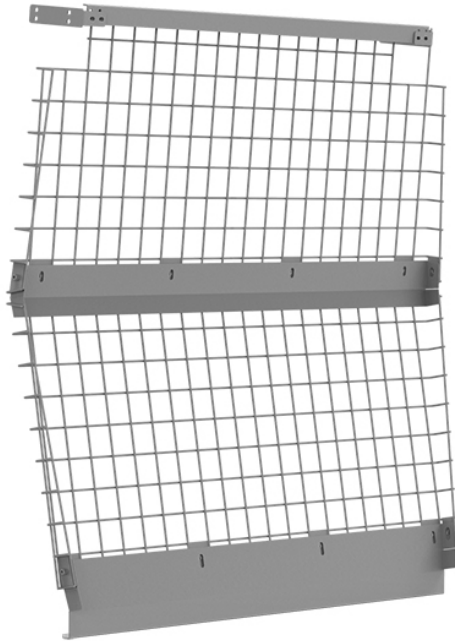

PARTITION - WIRE - COMPACT VANS

Part # : 40680

Keep your van secure and protect your cab

Holman Partitions provide security and safety while remaining quiet and strong