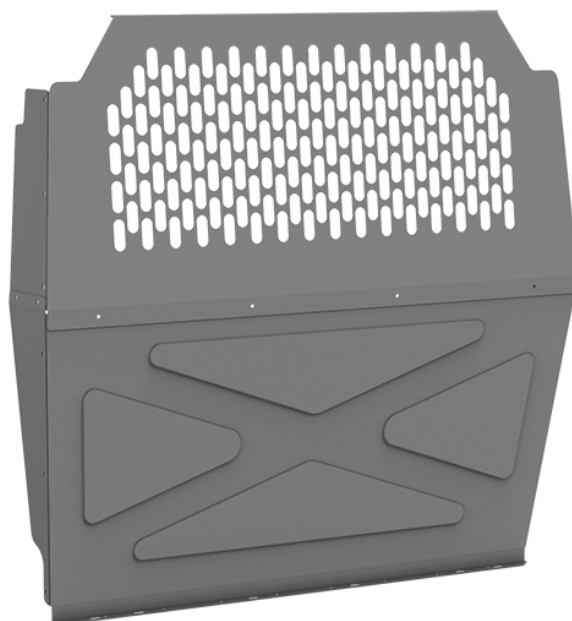

PARTITION - PERFORATED - COMPACT VANS

Part # : 40670

Keep your van secure and protect your cab

Holman Partitions provide security and safety while remaining quiet and strong