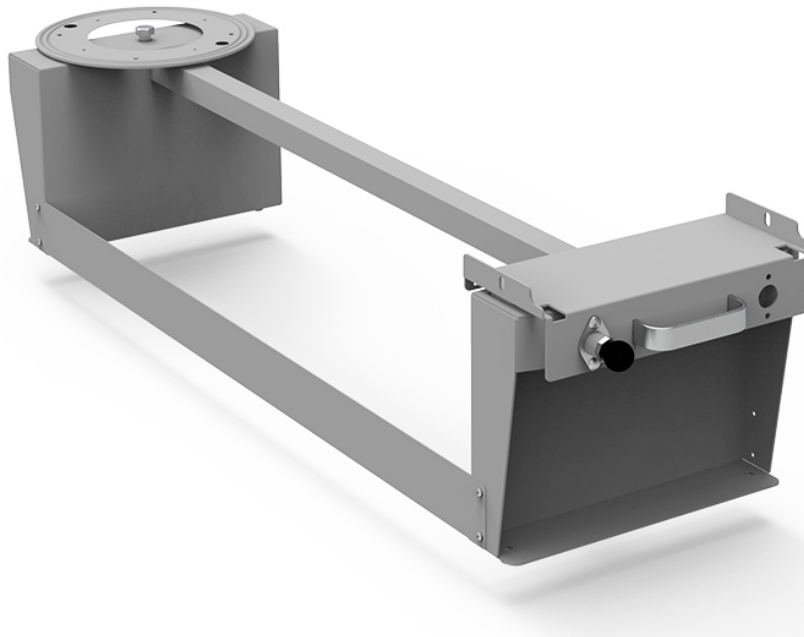

PIVOT PRO ROTATING REAR WHEEL WELL - GM, TRANSIT

Part # : 40260

Organize your van and get to your supplies easily with the Pivot Pro

The Pivot Pro Rotating Wheel Well provides easy, secure and compact access to tools and supplies for your cargo van.