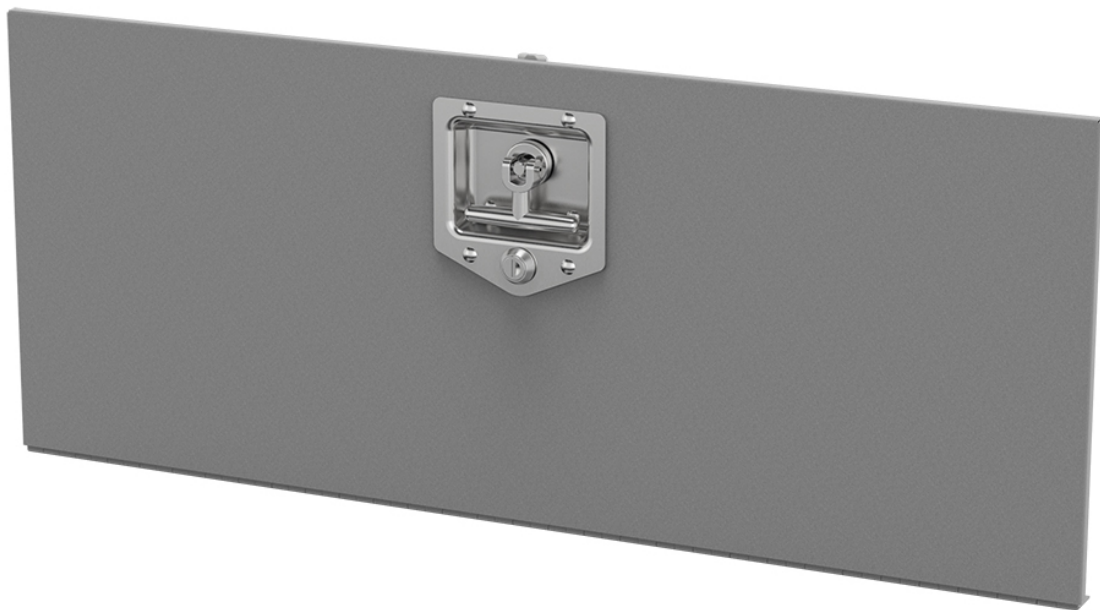

## SHELF DOOR KIT 32" W

---

Part # : 40020

### **Lock it up and go!**

Add security and piece of mind for your tools and equipment with this shelf door kit from Holman. For 32" shelves.