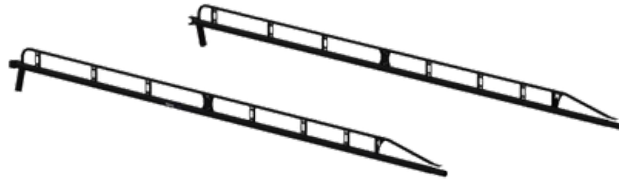

To create a full Pro Rack for your application you will need to order:

STEP 1: The Leg & Crossbar Kit that fits your vehicle.

STEP 2: The Side Channel Kit that fits your vehicle's body style.

STEP 3: Any accessories you'd like to add onto your rack.

STEP 1: LEG & BAR KITS

TRUCKS WITHOUT CAPS

VEHICLE FITMENT	PART NUMBER
2015 - 2023 Ford F-150	12000
2011 - 2023 Ford F-250 / F-350	12000
2014 - 2023 Chevy Silverado 2500	12000
2014 - 2023 GMC Sierra 2500	12000
2009 - 2023 Ram 1500 / 2500 / 3500	12000
2014 - 2023 Chevy Silverado 1500	12006
2014 - 2023 GMC Sierra 1500	12006

STEP 2: SIDE CHANNEL KITS

TRUCKS W/ CAB - HIGH CAPS

VEHICLE FITMENT	PART NUMBER
2015 - 2023 Ford F-150	12001
2011 - 2023 Ford F-250 / F-350	12001
2014 - 2023 Chevy Silverado 2500	12001
2014 - 2023 GMC Sierra 2500	12001
2009 - 2023 Ram 1500 / 2500 / 3500	12001
2014 - 2023 Chevy Silverado 1500	12007
2014 - 2023 GMC Sierra 1500	12007