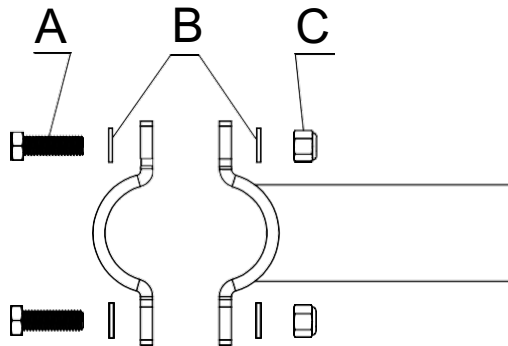

A - 4 each 3/8-16 x 1 1/4 Hex Bolt

B - 8 each 3/8 Flat Washer

C - 4 each 3/8 Nyloc Nut

D - 1 each 3/8-16 x 3/8 Set Screw

Holman

11261 Trade Center Drive Rancho
Cordova, CA 95742

Tel 916-638-8703
Fax 916-638-0177