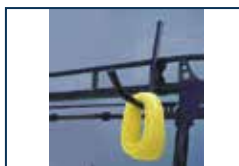

31150 PRO II UTILITY HOOK

Outboard side mount hook holds coiled materials or sheet metal breaks within easy reach of the ground.