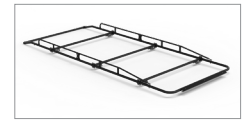

Drop Down Ladder Racks

Clamp & Lock Ladder Racks

Crossbar Racks

Cargo Racks

Passenger Side Driver Side

Passenger Side Driver Side

2 Bars 3rd Bar

(5 Crossbars)

Model	Passenger Side	Driver Side	Passenger Side	Driver Side	2 Bars	3rd Bar	Crossbars
GM							
CHEVY EXPRESS, GMC SAVANA Factory Preassembled Double Drop Down Rack *Required Mount Kit	4092L* 4095L*	40963	4082L*	4081L	40823	40824	80160*
	409CD		408CC				4089C
FORD							
TRANSIT LOW ROOF Factory Preassembled Double Drop Down Rack *Required Mount Kit	4092L* 4095L*	40963	4082L*	4081L	40821*	40822	80160*
	409TD		408TC				4089T
TRANSIT MID/HIGH ROOF *Required Mount Kit	4099H* 409TD	40913					
TRANSIT CONNECT *Required Mount Kit	40933	40943	4080L	4081L	40821	40822	80100* 4089D
MERCE zDES							
METRIS Factory Preassembled Double Drop Down Rack *Required Mount Kit The 4092L, 4082L & 40821 racks will only fit 126" WB Metris vans	4092L* 4095L*	40963	4082L*	4081L	40821	40822	
	4081M		4081M				
SPRINTER STANDARD ROOF *Required Mount Kit	4097M* 4081S	40983			40821	40822	80160* 4089T
SPRINTER HIGH ROOF *Required Mount Kit	4099H* 4081S	40913					
NISSAN							
NV LOW ROOF Factory Preassembled Double Drop Down Rack *Required Mount Kit	4092L* 4095L*	40963	4082L*	4081L	40821	40822	80160*
	409ND		408NC				4089T
NV HIGH ROOF *Required Mount Kit	4099H* 409ND	40913					
NV200 (MOUNT KIT INCLUDED) 40821 w/2 Retractable Ratchet Straps	40933	40943	4080L	4081L	40821 40819	40822	80100* 4089D
RAM							
PROMASTER LOW ROOF *Required Mount Kit	4097M* 4081P	40983			40821* 40918	40822	80160* 4089P
PROMASTER HIGH ROOF *Required Mount Kit	4099H* 4081P	40913					
PROMASTER CITY *Required Mount Kit	40933	40943	4080L	4081L	40821	40822	80100* 4089D