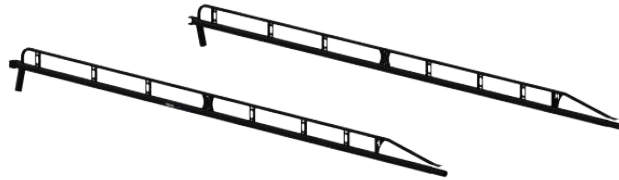

STEP 3: Any accessories you'd like to add onto your rack.

STEP 1: LEG & BAR KITS

TRUCKS WITHOUT CAPS

VEHICLE FITMENT	PART NUMBER
2015 - 2023 Ford F-150	12000
2011 - 2023 Ford F-250 / F-350	12000
2014 - 2023 Chevy Silverado 2500	12000
2014 - 2023 GMC Sierra 2500	12000
2009 - 2023 Ram 1500 / 2500 / 3500	12000
2014 - 2023 Chevy Silverado 1500	12006
2014 - 2023 GMC Sierra 1500	12006

STEP 2: SIDE CHANNEL KITS

BED LENGTH	CAB STYLE	STANDARD SIDES	FORKLIFT LOADABLE
Long Bed 94" - 98"	Regular Cab	12101	or 12202
Long Bed 94" - 98"	Extended Cab	12102	or 12203
Long Bed 94" - 98"	Crew Cab	12103	or 12204
Standard Bed 76" - 82"	Extended Cab	12101	or 12200
Standard Bed 76" - 82"	Crew Cab	12102	or 12201
Short Bed 66" - 70"	Crew Cab	12101	or N / A
Service / Platform Bed 108"	Regular Cab	12102	or 12205
Service / Platform Bed 108"	Extended / Crew Cab	12103	or 12206
Service / Platform Bed 132"	Regular Cab	12103	or 12206

TRUCKS W/ CAB - HIGH CAPS

VEHICLE FITMENT	PART NUMBER
2015 - 2023 Ford F-150	12001
2011 - 2023 Ford F-250 / F-350	12001
2014 - 2023 Chevy Silverado 2500	12001
2014 - 2023 GMC Sierra 2500	12001
2009 - 2023 Ram 1500 / 2500 / 3500	12001
2014 - 2023 Chevy Silverado 1500	12007
2014 - 2023 GMC Sierra 1500	12007

STEP 3: ACCESSORIES

2 IN x 7 FT Retractable Ratchet Straps

31490
Attaches to the round tubing on truck and cargo racks. Use with Pro Series truck racks. (Set of 2)

Utility Hook

31150
Outboard side mount hook holds coiled materials or sheet metal