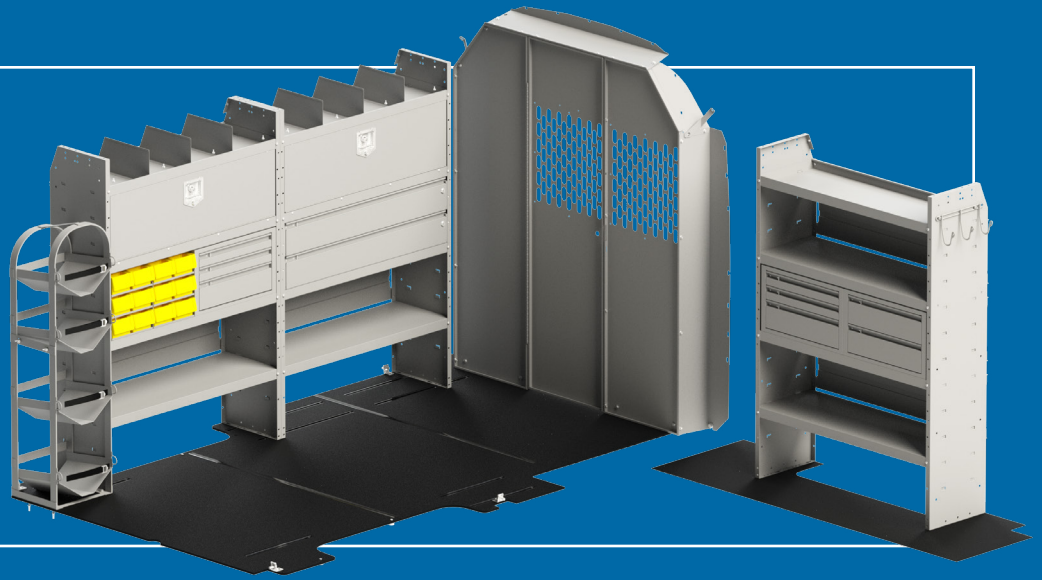

Build Some Shelf Respect

Flat-Out Awesome

Our folding shelves fold flatter than the competition's to maximize van interior space. Perfect for parcel delivery applications, they're lightweight and easy to install, and each shelf is rated to 150 lbs. Made out of aluminum, with uprights of powder-coat finished steel for extra rigidity.

SCAN to see our folding shelves

Holman commercial van interiors give you the ultimate in durability and functionality.

Choose from an extensive range of shelving to build the work vehicle of your dreams, one that works as hard as you do. Our shelving will handle anything you can throw at it, giving you the confidence to take on any job, with added features like 16-gauge panels, heavy-duty shelf lips, and more.

GENERAL SERVICE

Well-equipped with open shelf space and small parts storage, locking door kits provide added security for tools and equipment.

**RIGID VAN FLOOR
AVAILABLE SPRING 2024**

(floor not included in packages)

ELECTRICAL CONTRACTOR

With plastic bins, drawer units, and organizer inserts, there is plenty of space for organizing small parts, switches, and connectors. Larger storage areas keep your equipment and tools secure and out of sight.