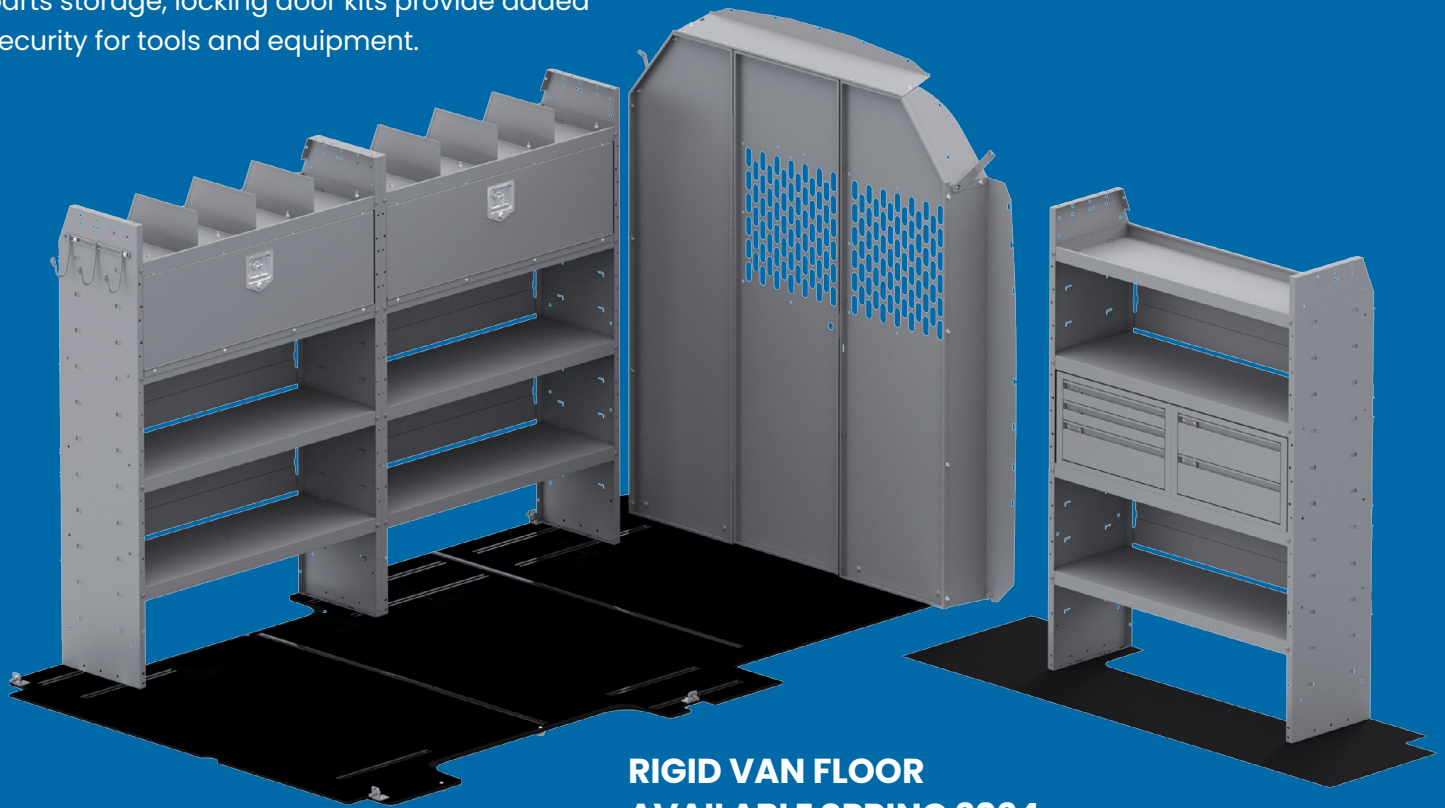

Packaged to Perfection

Discover customized packages designed for your trade. We provide solutions to optimize your productivity, maximize your efficiency, and propel your business towards success.

GENERAL SERVICE

Well-equipped with open shelf space and small parts storage, locking door kits provide added security for tools and equipment.

**RIGID VAN FLOOR
AVAILABLE SPRING 2024**

(floor not included in packages)

SCAN to choose your van package
Holman.com/equipment • (833) 465-6266

TRADE PACKAGES