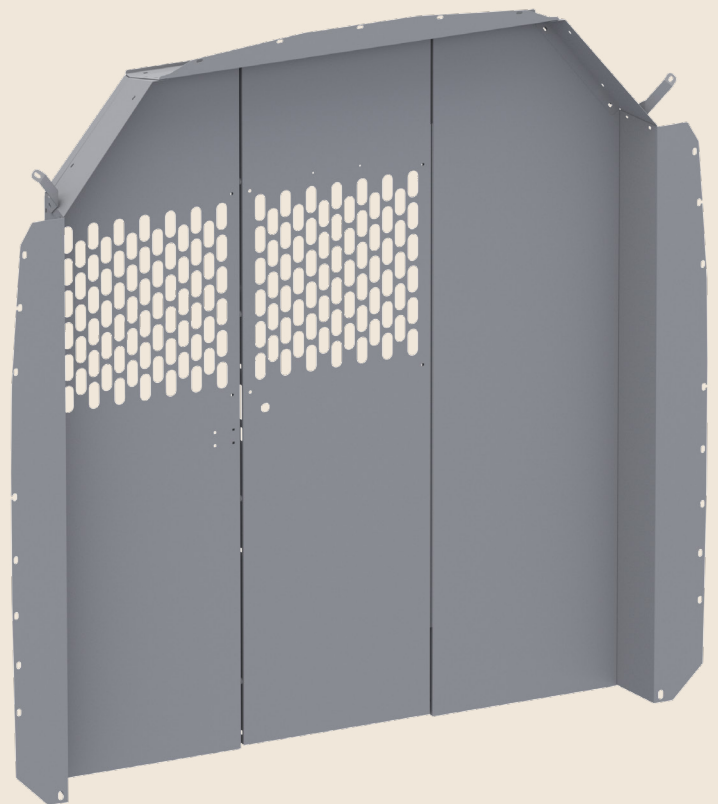

This Is Highly Personal

Your van should fit the way you work like a glove. That's why Holman gives you so many options and accessories. Maximize your productivity by building your van, your way.

SAFETY & SECURITY

From security products—like window screens and locking door partitions—to sanitation stations, PPE storage, and road safety equipment, we have all you need to stay safe on the road.

Partition