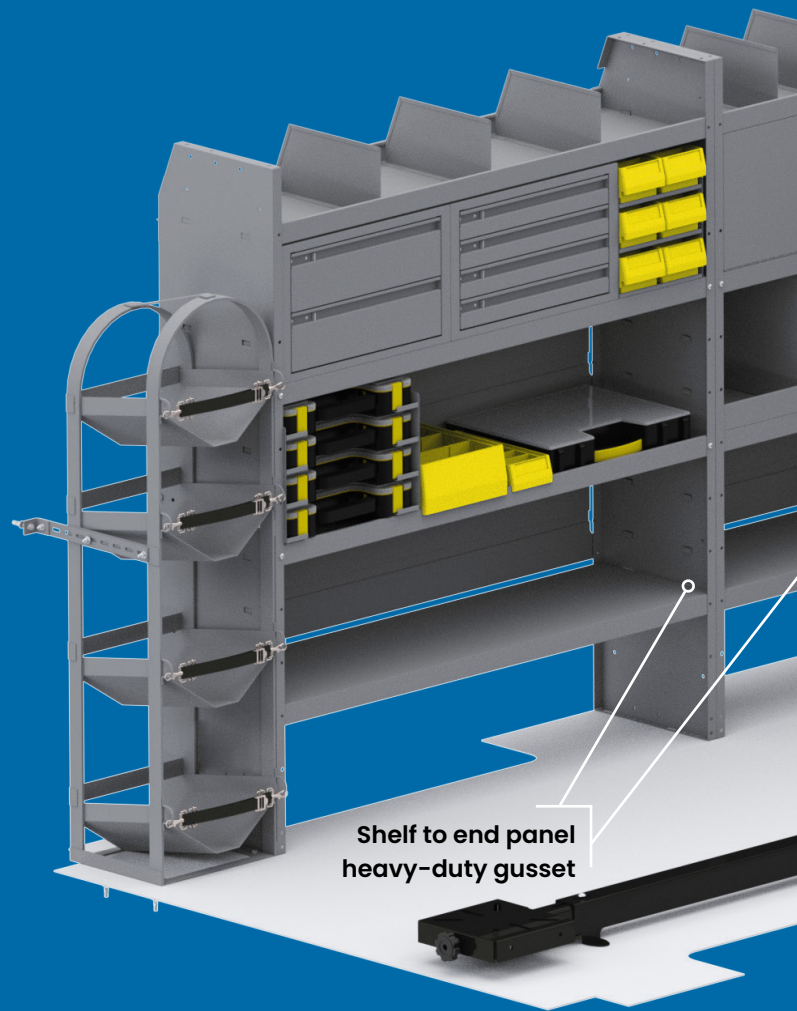

Build Some Shelf Respect

Flat-Out Awesome

Our folding shelves fold flatter than the competition's to maximize van interior space. Perfect for parcel delivery applications, they're lightweight and easy to install, and each shelf is rated to 150 lbs. Made out of aluminum, with uprights of powder-coat finished steel for extra rigidity.

SCAN to see our folding shelves

Holman commercial van interiors give you the ultimate in durability and functionality.

Choose from an extensive range of shelving to build the work vehicle of your dreams, one that works as hard as you do. Our shelving will handle anything you can throw at it, giving you the confidence to take on any job, with added features like 16-gauge panels, heavy-duty shelf lips, and more.

ELECTRICAL CONTRACTOR

With plastic bins, drawer units, and organizer inserts, there is plenty of space for organizing small parts, switches, and connectors. Larger storage areas keep your equipment and tools secure and out of sight.