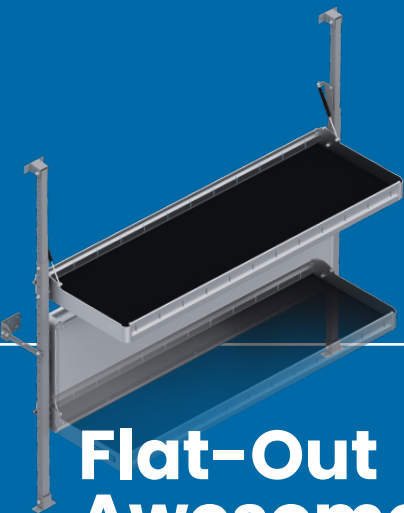

Build Some Shelf Respect

Flat-Out Awesome

Our folding shelves fold flatter than the competition's to maximize van interior space. Perfect for parcel delivery applications, they're lightweight and easy to install, and each shelf is rated to 150 lbs. Made out of aluminum, with uprights of powder-coat finished steel for extra rigidity.

SCAN to see our folding shelves

Holman commercial van interiors give you the ultimate in durability and functionality.

Choose from an extensive range of shelving to build the work vehicle of your dreams, one that works as hard as you do. Our shelving will handle anything you can throw at it, giving you the confidence to take on any job, with added features like 16-gauge panels, heavy-duty shelf lips, and more.