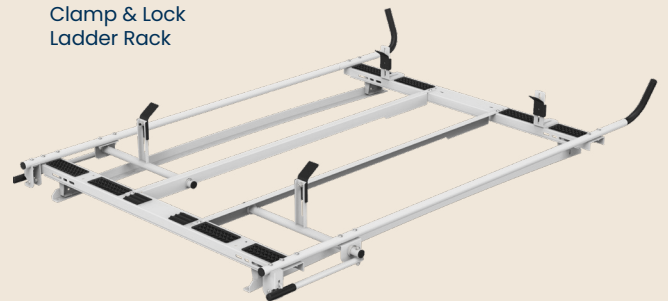

Clamp & Lock Ladder Rack

SCAN to find your perfect van rack
[Holman.com/equipment](https://www.holman.com/equipment) • (833) 465-6266