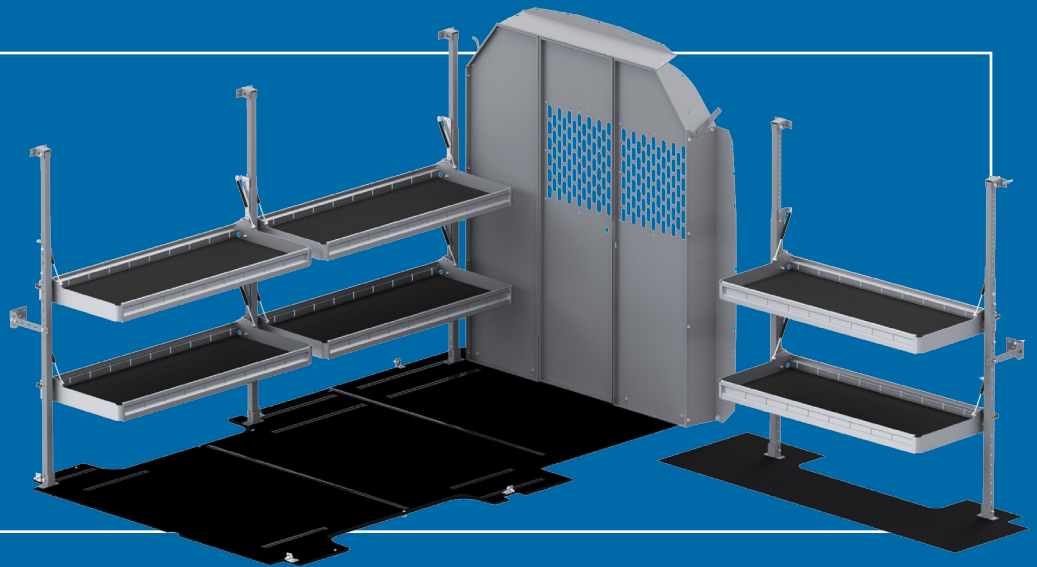

PARCEL

Folding shelves maximize van interior space - lightweight and easy to install. Each shelf is rated to 150 lbs.