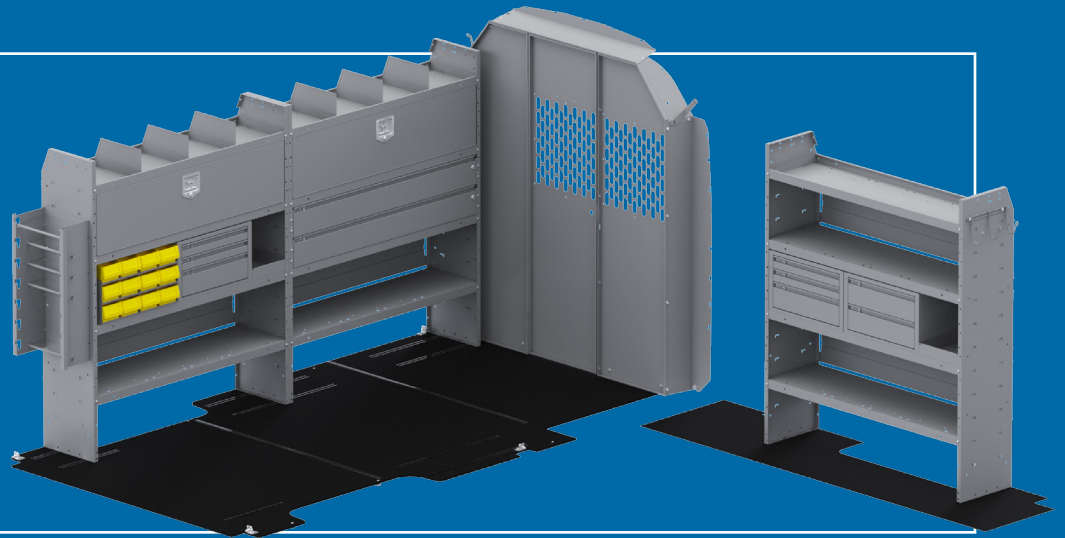

Build Some Shelf Respect

Flat-Out Awesome

Our folding shelves fold flatter than the competition's to maximize van interior space. Perfect for parcel delivery applications, they're lightweight and easy to install, and each shelf is rated to 150 lbs. Made out of aluminum, with uprights of powder-coat finished steel for extra rigidity.

SCAN to see our folding shelves

Holman commercial van interiors give you the ultimate in durability and functionality.

Choose from an extensive range of shelving to build the work vehicle of your dreams, one that works as hard as you do. Our shelving will handle anything you can throw at it, giving you the confidence to take on any job, with added features like 16-gauge panels, heavy-duty shelf lips, and more.

SCAN to choose your van package
Holman.com/equipment • (833) 465-6266

TRADE PACKAGES

HVAC

Accessories like refrigerant tank holders, perforated partitions, and many other features make an ideal choice for HVAC and plumbing technicians.

ELECTRICAL CONTRACTOR

With plastic bins, drawer units, and organizer inserts, there is plenty of space for organizing small parts, switches, and connectors. Larger storage areas keep your equipment and tools secure and out of sight.