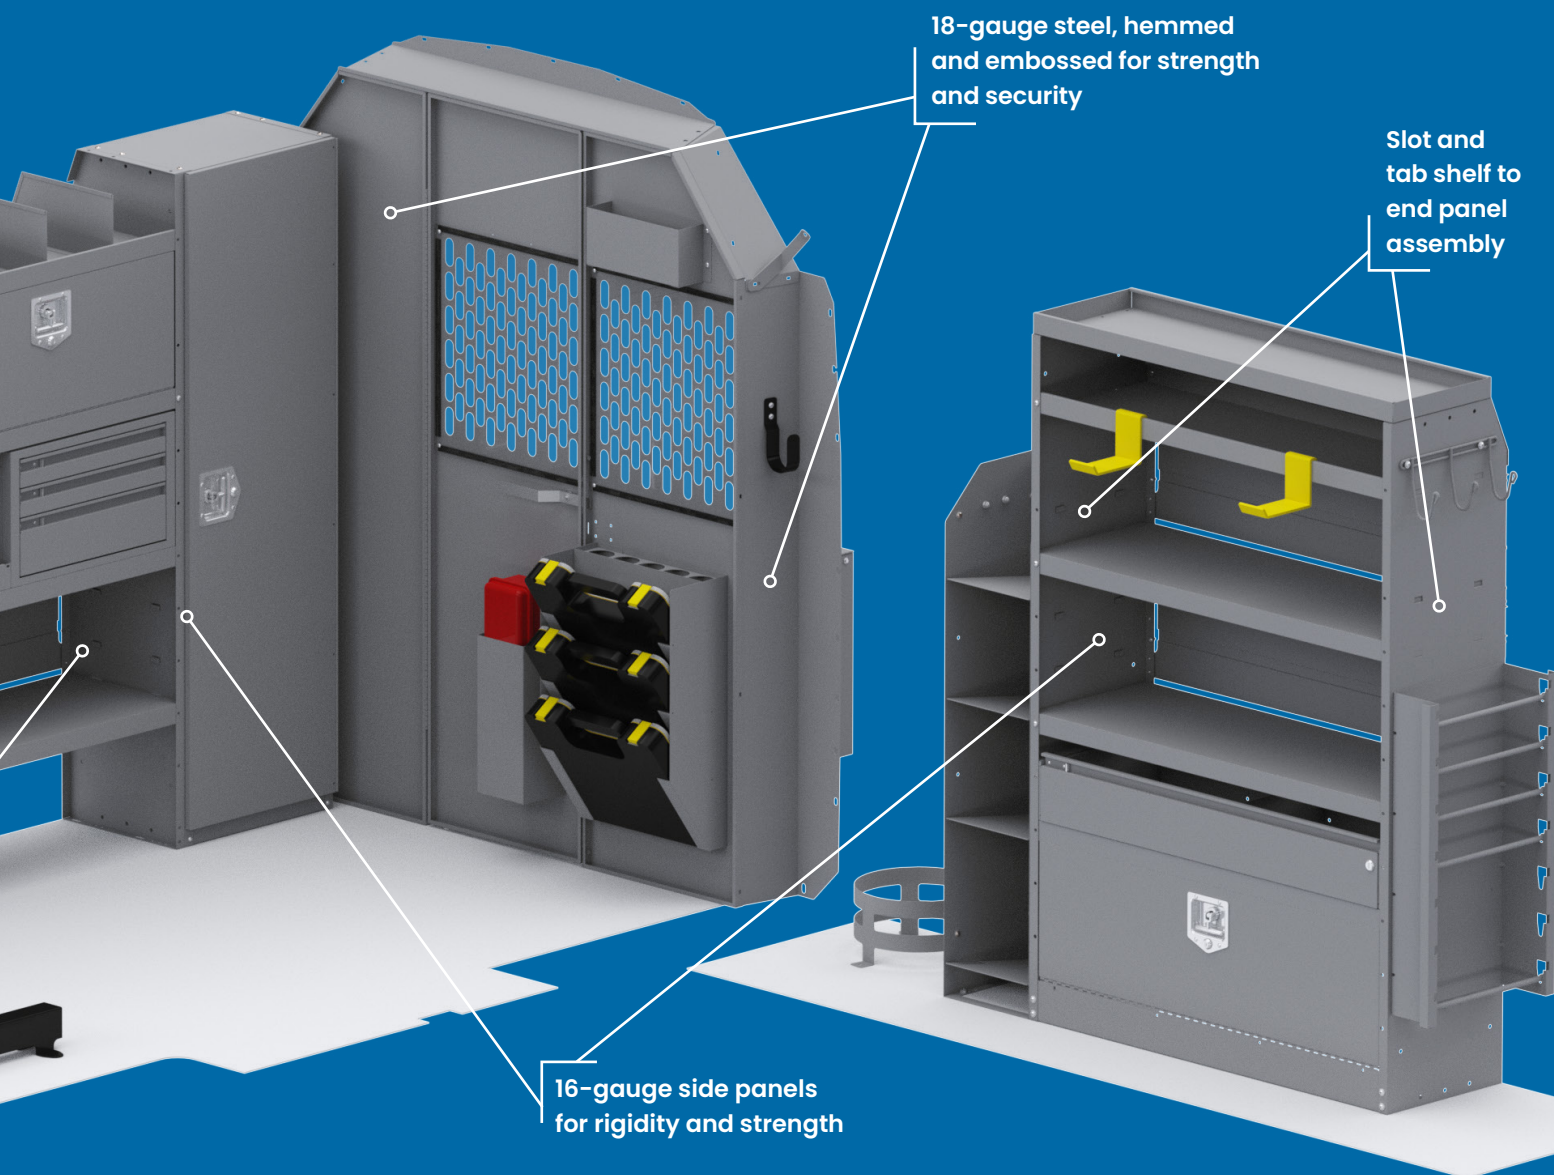

Build Some Shelf Respect

Flat-Out Awesome

Our folding shelves fold flatter than the competition's to maximize van interior space. Perfect for parcel delivery applications, they're lightweight and easy to install, and each shelf is rated to 150 lbs. Made out of aluminum, with uprights of powder-coat finished steel for extra rigidity.

SCAN to see our folding shelves

Holman commercial van interiors give you the ultimate in durability and functionality.

Choose from an extensive range of shelving to build the work vehicle of your dreams, one that works as hard as you do. Our shelving will handle anything you can throw at it, giving you the confidence to take on any job, with added features like 16-gauge panels, heavy-duty shelf lips, and more.

GENERAL SERVICE

Well-equipped with open shelf space and small parts storage, locking door kits provide added security for tools and equipment.

**RIGID VAN FLOOR
AVAILABLE SPRING 2024**

(floor not included in packages)

ELECTRICAL CONTRACTOR

With plastic bins, drawer units, and organizer inserts, there is plenty of space for organizing small parts, switches, and connectors. Larger storage areas keep your equipment and tools secure and out of sight.